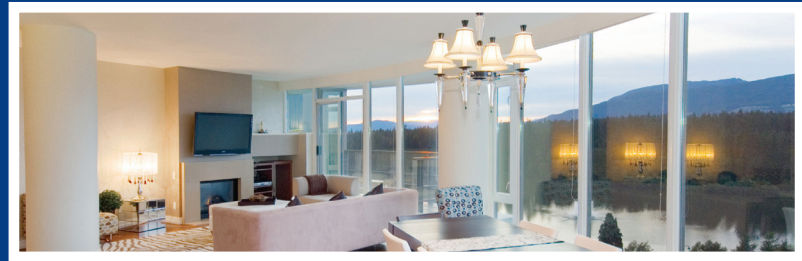

# Luxury View Home in Laguna Parkside

**R**are Treasure Find to own this luxury home in new and exclusive 'Laguna Parkside'. Next to world renowned Stanley Park & Lost Lagoon, spectacular 180 degrees of unobstructed views to the mountains, Stanley Park & Coal Harbour Marina. In heart of modern sophistication & yet surrounded by perfect natural harmony. 24 hr concierge, full fitness facility with resort style pool, jacuzzi, gym & delux steam room. Spacious balconies & expensive floor to ceiling large windows served as perfect picture frames for the stunning views. Top of line Thermador stainless steel appliances with gas cook tops & rich Euro style cabinetry in high ceiling kitchen. Designer furnished with upscale furniture, wall paint & drapery. Spa like

setting in master ensuite with heated floor/steam shower/Lotus Smart hygiene toilet seat.

- 2 Large Bedrooms
- Waterfront View
- 1570 SQ FT
- 2 Large Balconies
- Air Conditioning
- Spa Setting Bath
- Gourmet Kitchen with Euro Cabinetry
- 2 Parkings
- 24 Hours Concierge
- Resort Style Amenities